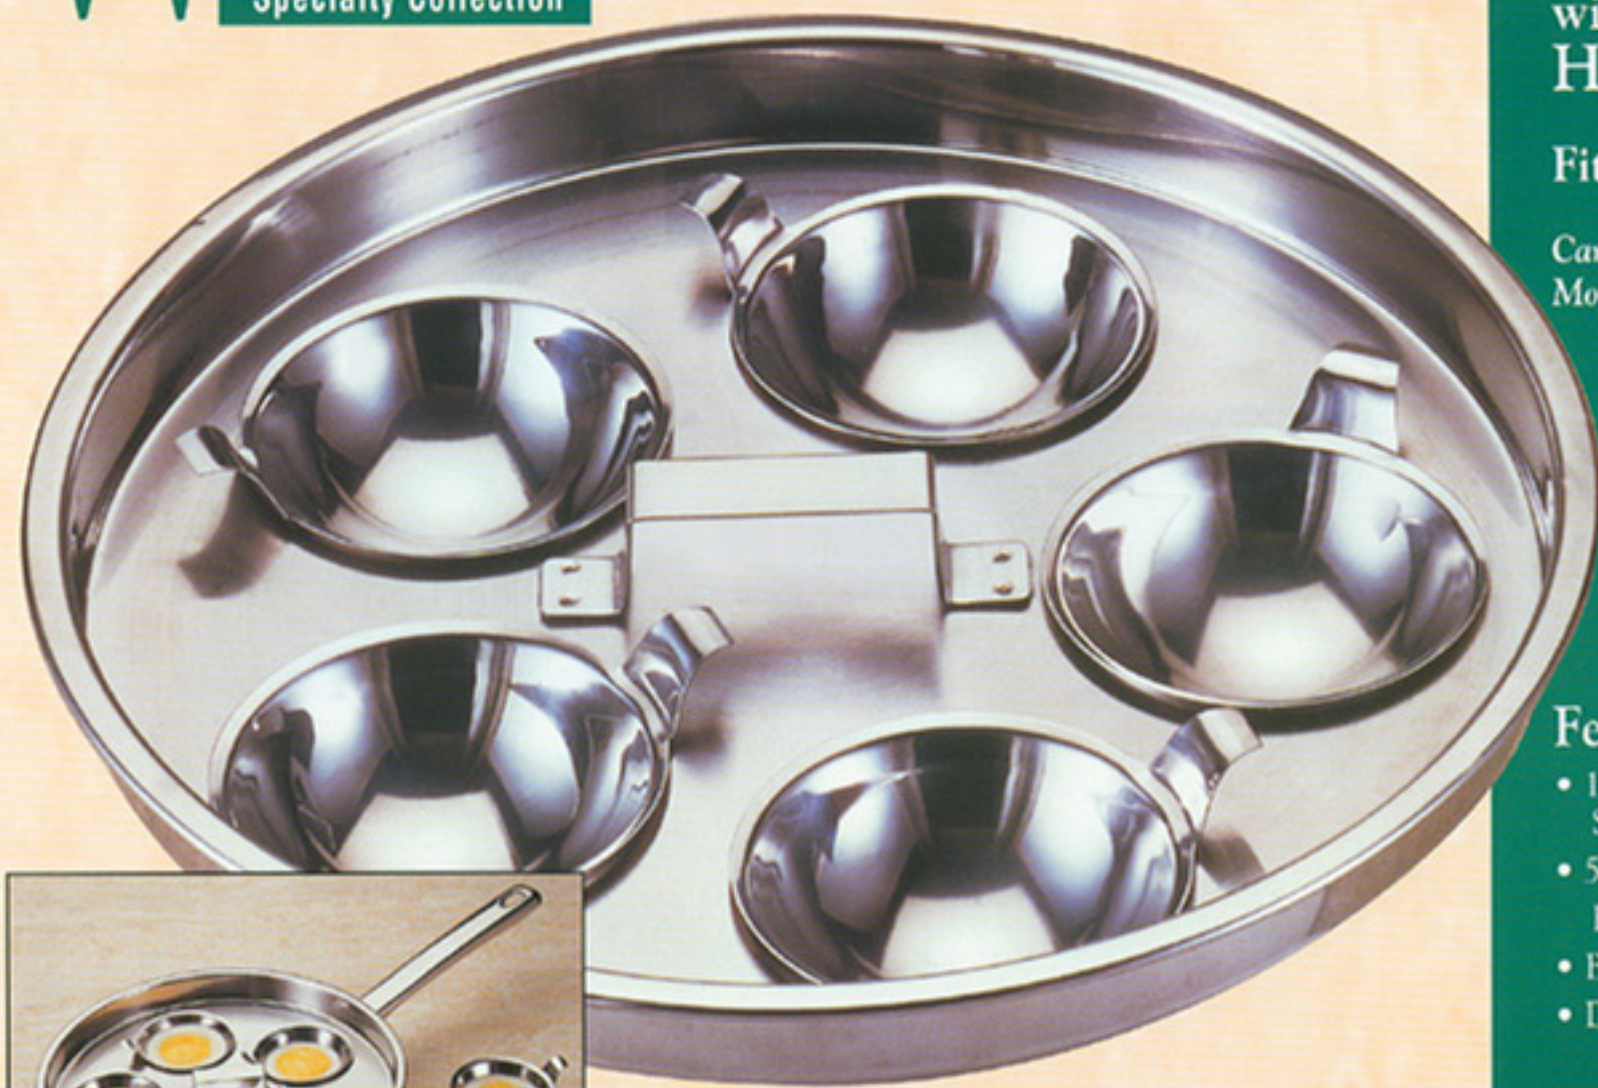

Welco

Specialty Collection

Hang Tags are included inside the master cartons to provide our retail customers the option, of utilizing J-hooks, to display each Health Poacher.

18/10 Stainless Steel Health Poacher with Helper Handles

Fits a 10" pot or pan

Carton Pack - 12
Model #: - 6510

Features:

- 18/10 Heavy Gauge Stainless Steel for Long-Life Durability
- 5 Egg Poaching Cups with Helper Handles
- Bright Mirror Finish
- Dishwasher Safe

Premium Quality 18/10 Stainless Steel is the most sanitary and healthy means of preparing foods because it will not rust, corrode, stain, chip, discolor, gray-out, collect water spots, transfer a metallic taste to foods or require any special handling.